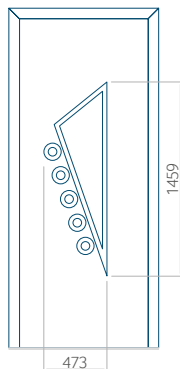

WOOD: 840x2240

Panel 17

Without application

With application

Minimum panel size

PVC: 570x1650

ALU: 570x1650

WOOD: 570x1650

Maximum panel size

PVC: 900x2150

ALU: 1100x2450

WOOD: 840x2240

Panel 18

Without application

With application

Minimum panel size