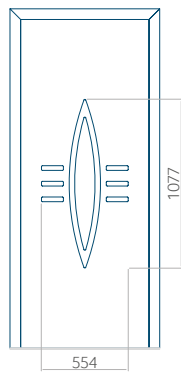

WOOD: 840x2240

Panel 97

Without application

With application

Minimum panel size

PVC: 650x1650

ALU: 650x1650

WOOD: 650x1650