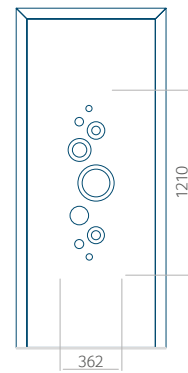

ALU: 1100x2450

WOOD: 840x2240

Panel 31

Without application

With application

Minimum panel size

PVC: 570x1650

ALU: 570x1650

WOOD: 570x1650

Maximum panel size

PVC: 900x2150

ALU: 1100x2450

WOOD: 840x2240

Panel 32

Without application

With application

Minimum panel size

PVC: 570x1650

ALU: 570x1650

WOOD: 570x1650

Maximum panel size

PVC: 900x2150

ALU: 1100x2450

WOOD: 840x2240