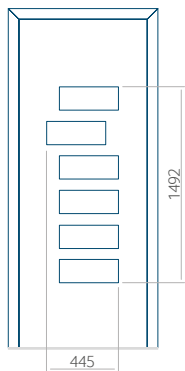

Maximum panel size

PVC: 900x2150

ALU: 1100x2450

WOOD: 840x2240

Panel 49

Without application

With application

Minimum panel size

PVC: 590x1650

ALU: 590x1650

WOOD: 590x1650

Maximum panel size

PVC: 900x2150

ALU: 1100x2450

WOOD: 840x2240

Panel 50