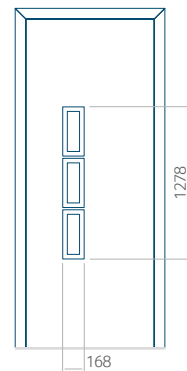

Without application

With application

Minimum panel size

PVC: 600x1650

ALU: 600x1650

WOOD: 600x1650

Maximum panel size

PVC: 900x2150

ALU: 1100x2450

WOOD: 840x2240

Panel 28

Without application

With application

Minimum panel size

PVC: 410x1650

ALU: 410x1650

WOOD: 410x1650

Maximum panel size

PVC: 900x2150

ALU: 1100x2450

WOOD: 840x2240

Panel 29

Without application

With application