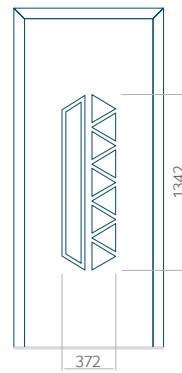

PVC: 900x2150

ALU: 1100x2450

WOOD: 840x2240

Panel 38

Without application

With application

Minimum panel size

PVC: 570x1650