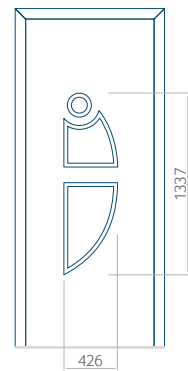

PVC: 590x1650

ALU: 590x1650

WOOD: 590x1650

Maximum panel size

PVC: 900x2150

ALU: 1100x2450

WOOD: 840x2240

Panel 05

WOOD: 370x1650

Maximum panel size

PVC: 900x2150

ALU: 1100x2450

WOOD: 840x2240

Panel 07

Without application

With application

Minimum panel size

PVC: 570x1650

ALU: 570x1650

WOOD: 570x1650

Maximum panel size

PVC: 900x2150

ALU: 1100x2450

WOOD: 840x2240

Panel 08

Without application

With application

Minimum panel size

PVC: 570x1650

ALU: 570x1650

WOOD: 570x1650

Maximum panel size