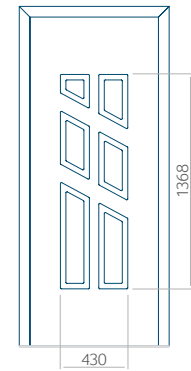

WOOD: 840x2240

Panel **88**

Without application

With application

Minimum panel size

PVC: 570x1650

ALU: 570x1650

WOOD: 570x1650