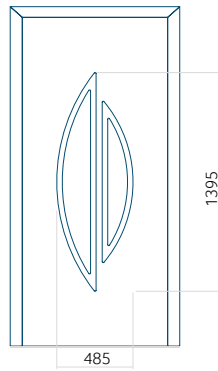

With application

Minimum panel size

PVC: 570x1650

ALU: 570x1650

WOOD: 570x1650

Maximum panel size

PVC: 900x2150

ALU: 1100x2450

WOOD: 840x2240