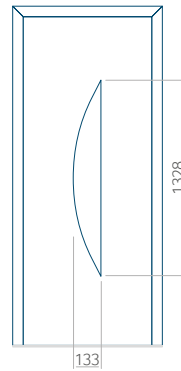

Without application