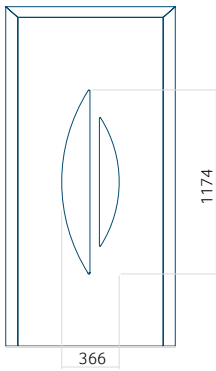

ALU: 610x1650

WOOD: 610x1650

Maximum panel size

PVC: 900x2150

ALU: 1100x2450

WOOD: 840x2240

Panel **87**

Without application