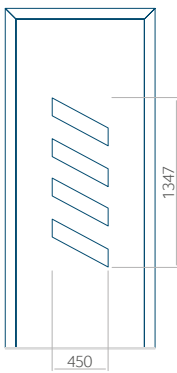

Without application