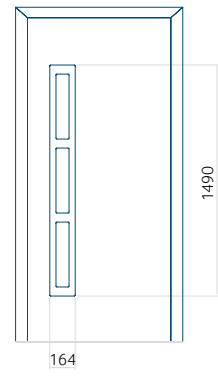

PVC: 900x2150

ALU: 1100x2450

WOOD: 840x2240

Panel 118

Without application

With application

Minimum panel size

PVC: 560x1650