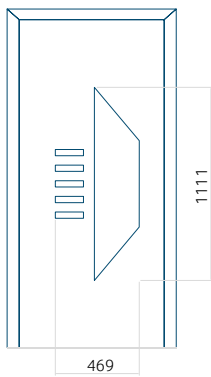

Panel 124

Without application

With application

Minimum panel size	Maximum panel size
PVC: 600x1650	PVC: 900x2150
ALU: 600x1650	ALU: 1100x2450
WOOD: 600x1650	WOOD: 840x2240

Panel 125

Without application

With application