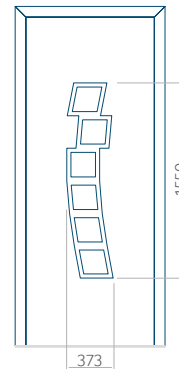

Minimum panel size	Maximum panel size
PVC: 570x1650	PVC: 900x2150
ALU: 570x1650	ALU: 1100x2450
WOOD: 570x1650	WOOD: 840x2240

Panel 35

Without application

With application

Minimum panel size

PVC: 570x1650

ALU: 570x1650

WOOD: 570x1650

Maximum panel size

PVC: 900x2150

ALU: 1100x2450

WOOD: 840x2240

Panel 36

Without application

With application