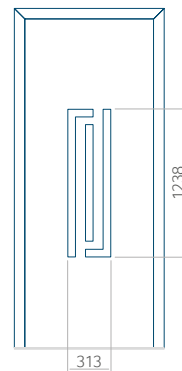

WOOD: 570x1650

Maximum panel size

PVC: 900x2150

ALU: 1100x2450

WOOD: 840x2240

Panel 32

Without application

With application

Minimum panel size

PVC: 570x1650

ALU: 570x1650

WOOD: 570x1650

Maximum panel size

PVC: 900x2150

ALU: 1100x2450

WOOD: 840x2240

Panel 33

Without application

With application

Minimum panel size	Maximum panel size
PVC: 570x1650	PVC: 900x2150
ALU: 570x1650	ALU: 1100x2450
WOOD: 570x1650	WOOD: 840x2240

Panel 34

Without application

With application

Minimum panel size	Maximum panel size
PVC: 570x1650	PVC: 900x2150
ALU: 570x1650	ALU: 1100x2450
WOOD: 570x1650	WOOD: 840x2240

Panel 35

Without application

With application

Minimum panel size

PVC: 570x1650

ALU: 570x1650