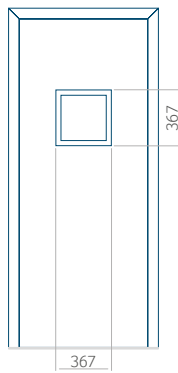

WOOD: 570x1650

Maximum panel size

PVC: 900x2150

ALU: 1100x2450

WOOD: 840x2240

Panel 36

Without application

With application

Minimum panel size

PVC: 570x1650

ALU: 570x1650

WOOD: 570x1650

Maximum panel size

PVC: 900x2150

ALU: 1100x2450

WOOD: 840x2240

Panel 37

Without application

With application

Minimum panel size

PVC: 570x1650

ALU: 570x1650

WOOD: 570x1650

Maximum panel size