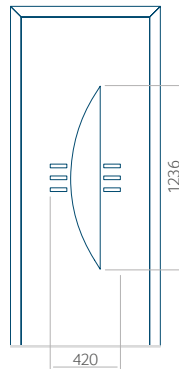

Without application