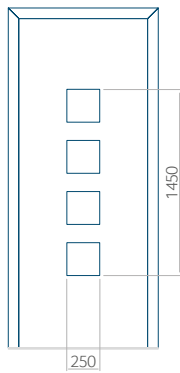

ALU: 570x1650

WOOD: 570x1650

Maximum panel size

PVC: 900x2150

ALU: 1100x2450

WOOD: 840x2240

Panel 24

Without application

With application

Minimum panel size

PVC: 590x1650

ALU: 590x1650

WOOD: 590x1650

Maximum panel size

PVC: 900x2150

ALU: 1100x2450

WOOD: 840x2240

Panel 25

Without application

With application

Minimum panel size

PVC: 380x1650

ALU: 380x1650

WOOD: 380x1650