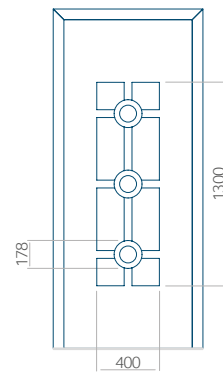

With application