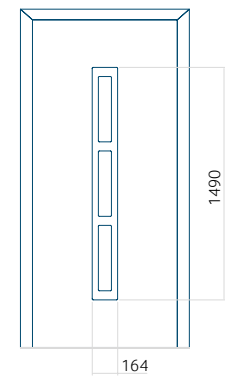

PVC: 900x2150

ALU: 1100x2450

WOOD: 840x2240

Panel 128

Without application

With application

Minimum panel size

PVC: 370x1650