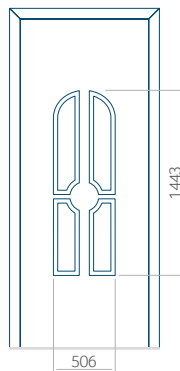

Maximum panel size

PVC: 900x2150

ALU: 1100x2450

WOOD: 840x2240

Panel 26

Without application

With application

Minimum panel size

PVC: 370x1650

ALU: 370x1650

WOOD: 370x1650

Maximum panel size

PVC: 900x2150

ALU: 1100x2450

WOOD: 840x2240

Panel 27

Without application

With application

Minimum panel size

PVC: 600x1650

ALU: 600x1650

WOOD: 600x1650

Maximum panel size

PVC: 900x2150