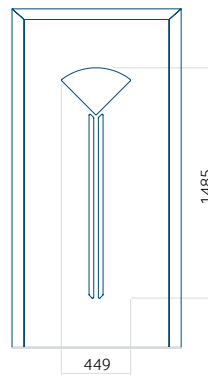

WOOD: 370x1650

Maximum panel size

PVC: 900x2150

ALU: 1100x2450

WOOD: 840x2240

Panel 116

Without application

With application