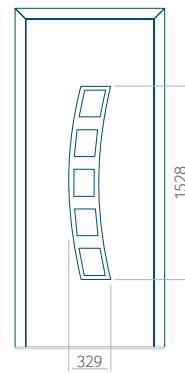

With application