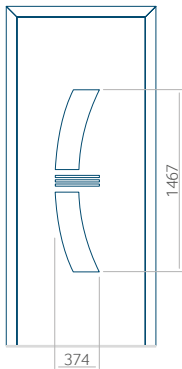

ALU: 570x1650

WOOD: 570x1650

Maximum panel size

PVC: 900x2150

ALU: 1100x2450

WOOD: 840x2240

Panel 47

Without application