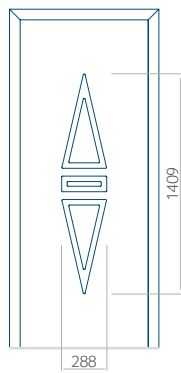

WOOD: 840x2240

Panel 105

Without application

With application

Minimum panel size

PVC: 570x1650

ALU: 570x1650

WOOD: 570x1650