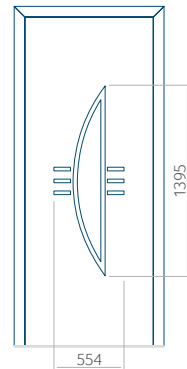

WOOD: 840x2240

Panel 48

Without application

With application

Minimum panel size

PVC: 640x1650

ALU: 640x1650

WOOD: 640x1650