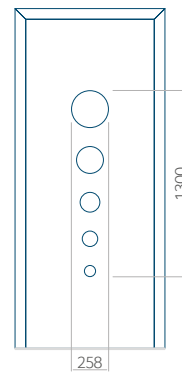

PVC: 900x2150

ALU: 1100x2450

WOOD: 840x2240

Panel 78

Without application

With application

Minimum panel size

PVC: 570x1650