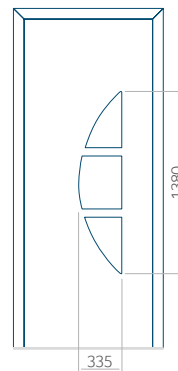

Panel 53

Without application

With application

Minimum panel size	Maximum panel size
PVC: 640x1650	PVC: 900x2150
ALU: 640x1650	ALU: 1100x2450
WOOD: 640x1650	WOOD: 840x2240

Panel 54

Without application

With application

Minimum panel size	Maximum panel size
PVC: 370x1650	PVC: 900x2150
ALU: 370x1650	ALU: 1100x2450
WOOD: 370x1650	WOOD: 840x2240

Panel 55

Without application

Minimum panel size	Maximum panel size
PVC: 570x1650	PVC: 900x2150
ALU: 570x1650	ALU: 1100x2450
WOOD: 570x1650	WOOD: 840x2240

Panel 56

Without application

With application

Minimum panel size	Maximum panel size
PVC: 600x1650	PVC: 900x2150
ALU: 600x1650	ALU: 1100x2450
WOOD: 600x1650	WOOD: 840x2240

Panel 57

Without application

With application