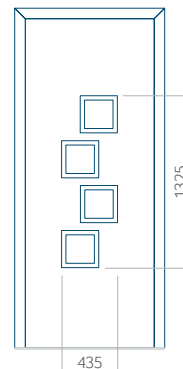

WOOD: 840x2240

Panel 17

Without application

With application

Minimum panel size

PVC: 570x1650

ALU: 570x1650

WOOD: 570x1650

Maximum panel size

PVC: 900x2150

ALU: 1100x2450

WOOD: 840x2240

Panel 18

Without application

With application

Minimum panel size

PVC: 570x1650

ALU: 570x1650

WOOD: 570x1650

Maximum panel size

PVC: 900x2150

ALU: 1100x2450

WOOD: 840x2240

Panel 19