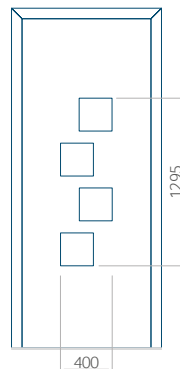

WOOD: 840x2240

Panel 17

Without application

With application

Minimum panel size

PVC: 570x1650

ALU: 570x1650

WOOD: 570x1650

Maximum panel size

PVC: 900x2150

ALU: 1100x2450

WOOD: 840x2240

Panel 18

Without application

With application

Minimum panel size

PVC: 570x1650

ALU: 570x1650

WOOD: 570x1650

Maximum panel size

PVC: 900x2150

ALU: 1100x2450

WOOD: 840x2240

Panel 19