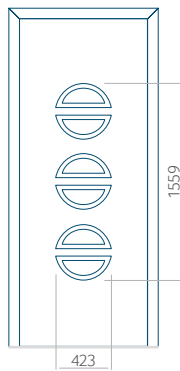

PVC: 900x2150

ALU: 1100x2450

WOOD: 840x2240

Panel 09

Without application

Minimum panel size	Maximum panel size
PVC: 570x1650	PVC: 900x2150
ALU: 570x1650	ALU: 1100x2450
WOOD: 570x1650	WOOD: 840x2240

Panel 10

Without application

With application

Minimum panel size	Maximum panel size
PVC: 570x1650	PVC: 900x2150
ALU: 570x1650	ALU: 1100x2450
WOOD: 570x1650	WOOD: 840x2240

Panel 11

Without application

Minimum panel size	Maximum panel size
PVC: 570x1650	PVC: 900x2150
ALU: 570x1650	ALU: 1100x2450
WOOD: 570x1650	WOOD: 840x2240

Panel 12

Without application

With application

Minimum panel size	Maximum panel size
PVC: 570x1650	PVC: 900x2150
ALU: 570x1650	ALU: 1100x2450
WOOD: 570x1650	WOOD: 840x2240

Panel 13

Without application

With application

Minimum panel size

PVC: 570x1650

ALU: 570x1650

WOOD: 570x1650

Maximum panel size

PVC: 900x2150

ALU: 1100x2450

WOOD: 840x2240