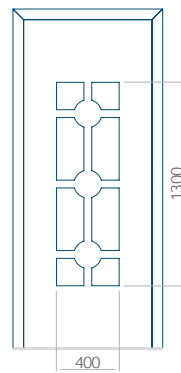

Without application