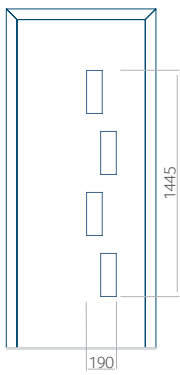

ALU: 570x1650

WOOD: 570x1650

Maximum panel size

PVC: 900x2150

ALU: 1100x2450

WOOD: 840x2240

Panel 79

Without application