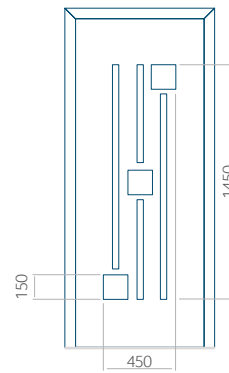

Panel 69

With application

Minimum panel size	Maximum panel size
PVC: 370x1650	PVC: 900x2150
ALU: 370x1650	ALU: 1100x2450
WOOD: 370x1650	WOOD: 840x2240

Panel 70

With application

Minimum panel size	Maximum panel size
PVC: 570x1650	PVC: 900x2150
ALU: 570x1650	ALU: 1100x2450
WOOD: 570x1650	WOOD: 840x2240