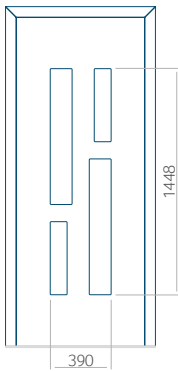

Panel 90

Without application

With application

Minimum panel size	Maximum panel size
PVC: 610x1650	PVC: 900x2150
ALU: 610x1650	ALU: 1100x2450
WOOD: 610x1650	WOOD: 840x2240

Panel 91

Without application

With application