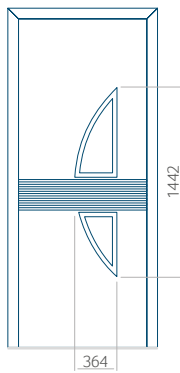

Panel 58

Without application

With application

Minimum panel size

PVC: 300x1650

ALU: 300x1650

WOOD: 300x1650

Maximum panel size

PVC: 900x2150

ALU: 1100x2450

WOOD: 840x2240

Panel **59**

With application

Minimum panel size

PVC: 570x1650

ALU: 570x1650

WOOD: 570x1650

Maximum panel size

PVC: 900x2150

ALU: 1100x2450

WOOD: 840x2240

Panel **60**

With application

Minimum panel size