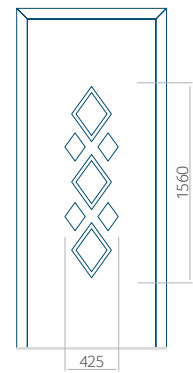

WOOD: 580x1750

Maximum panel size

PVC: 900x2150

ALU: 1100x2450

WOOD: 840x2240

Panel 44

Without application

With application

Minimum panel size

PVC: 570x1650

ALU: 570x1650

WOOD: 570x1650

Maximum panel size

PVC: 900x2150

ALU: 1100x2450

WOOD: 840x2240