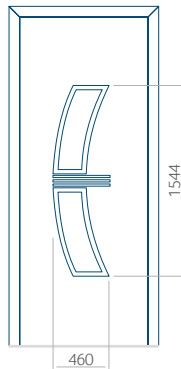

PVC: 900 x 2150

ALU: 1100 x 2450

WOOD: 840 x 2240

Panel 46

Without application

With application

Minimum panel size

PVC: 570x1650

ALU: 570x1650

WOOD: 570x1650

Maximum panel size

PVC: 900x2150

ALU: 1100x2450

WOOD: 840x2240

Panel 47

Without application

With application

Minimum panel size

PVC: 570x1650

ALU: 570x1650

WOOD: 570x1650

Maximum panel size

PVC: 900x2150

ALU: 1100x2450