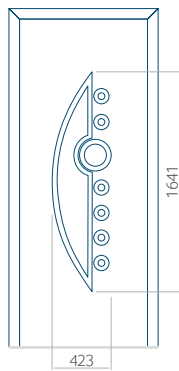

WOOD: 840x2240

Panel 03

Without application

With application

Minimum panel size

PVC: 570x1750

ALU: 570x1750

WOOD: 570x1750

Maximum panel size

PVC: 900x2150

ALU: 1100x2450

WOOD: 840x2240

Panel 04

Without application

With application

Minimum panel size

PVC: 590x1650

ALU: 590x1650

WOOD: 590x1650

Maximum panel size

PVC: 900x2150

ALU: 1100x2450

WOOD: 840x2240

Panel 05