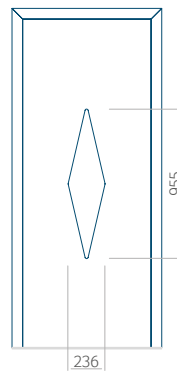

ALU: 570x1650

WOOD: 570x1650

Maximum panel size

PVC: 900x2150

ALU: 1100x2450

WOOD: 840x2240

Panel 104

Without application