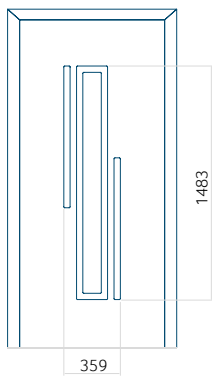

With application

Minimum panel size	Maximum panel size
PVC: 370x1650	PVC: 900x2150
ALU: 370x1650	ALU: 1100x2450
WOOD: 370x1650	WOOD: 840x2240

Panel 130

Without application

With application

Minimum panel size	Maximum panel size
PVC: 570x1650	PVC: 900x2150
ALU: 570x1650	ALU: 1100x2450
WOOD: 570x1650	WOOD: 840x2240