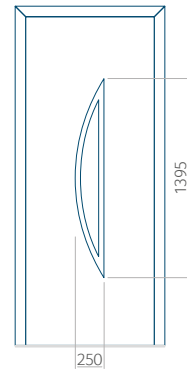

With application

Minimum panel size

PVC: 600x1650

ALU: 600x1650

WOOD: 600x1650

Maximum panel size

PVC: 900x2150

ALU: 1100x2450

WOOD: 840x2240

Panel 40

Without application

With application

Minimum panel size

PVC: 370x1650

ALU: 370x1650

WOOD: 370x1650

Maximum panel size

PVC: 900x2150

ALU: 1100x2450

WOOD: 840x2240

Panel 41

Without application

With application

Minimum panel size