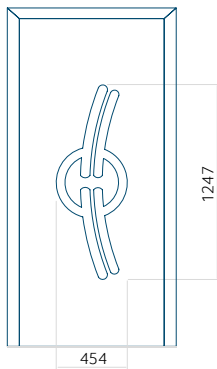

PVC: 590x1650

ALU: 590x1650

WOOD: 590x1650

Maximum panel size

PVC: 900x2150

ALU: 1100x2450

WOOD: 840x2240

Panel 05

WOOD: 370x1650

Maximum panel size

PVC: 900x2150

ALU: 1100x2450

WOOD: 840x2240

Panel 07

Without application

With application

PVC: 900x2150

ALU: 1100x2450

WOOD: 840x2240

Panel 09

Without application

Minimum panel size	Maximum panel size
PVC: 570x1650	PVC: 900x2150
ALU: 570x1650	ALU: 1100x2450
WOOD: 570x1650	WOOD: 840x2240

Panel 10

Without application

With application

Minimum panel size	Maximum panel size
PVC: 570x1650	PVC: 900x2150
ALU: 570x1650	ALU: 1100x2450
WOOD: 570x1650	WOOD: 840x2240

Panel 11

Without application

Minimum panel size	Maximum panel size
PVC: 570x1650	PVC: 900x2150
ALU: 570x1650	ALU: 1100x2450
WOOD: 570x1650	WOOD: 840x2240