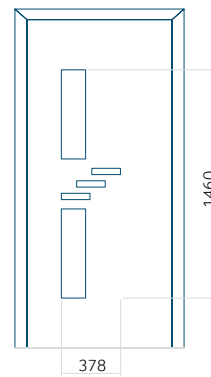

Without application