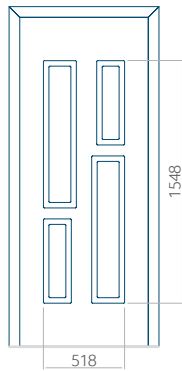

Panel 90

Without application

With application

Minimum panel size	Maximum panel size
PVC: 610x1650	PVC: 900x2150
ALU: 610x1650	ALU: 1100x2450
WOOD: 610x1650	WOOD: 840x2240

Panel 91

Without application

With application