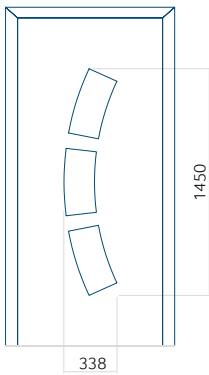

ALU: 560x1650

WOOD: 560x1650

Maximum panel size

PVC: 900x2150

ALU: 1100x2450

WOOD: 840x2240

Panel 119

Without application