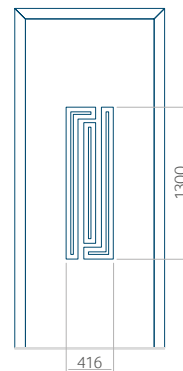

Minimum panel size

PVC: 570x1650

ALU: 570x1650

WOOD: 570x1650

Maximum panel size

PVC: 900x2150

ALU: 1100x2450

WOOD: 840x2240

Panel 33

Without application

With application

Minimum panel size	Maximum panel size
PVC: 570x1650	PVC: 900x2150
ALU: 570x1650	ALU: 1100x2450
WOOD: 570x1650	WOOD: 840x2240

Panel 34

Without application

With application

Minimum panel size	Maximum panel size
PVC: 570x1650	PVC: 900x2150
ALU: 570x1650	ALU: 1100x2450
WOOD: 570x1650	WOOD: 840x2240

Panel 35

Without application

With application

Minimum panel size

PVC: 570x1650

ALU: 570x1650