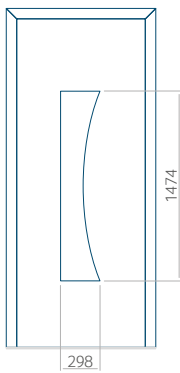

PVC: 900x2150

ALU: 1100x2450

WOOD: 840x2240

Panel 23

Without application

With application

Minimum panel size

PVC: 570x1650

ALU: 570x1650

WOOD: 570x1650

Maximum panel size

PVC: 900x2150

ALU: 1100x2450

WOOD: 840x2240

Panel 24

Without application