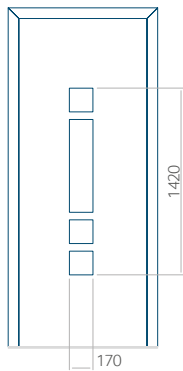

PrestiGo
Solutions

**Panel options
for External Doors**

Catalogue

Panel 01

Without application

With application

Minimum panel size

PVC: 370x1650

ALU: 370x1650

WOOD: 370x1650

Maximum panel size

PVC: 900x2150

ALU: 1100x2450

WOOD: 840x2240

Panel 02

Without application