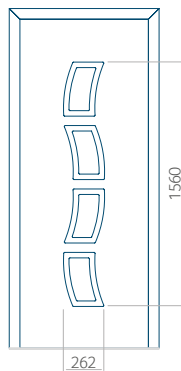

With application

Minimum panel size

PVC: 420x1650

ALU: 420x1650

WOOD: 420x1650

Maximum panel size

PVC: 900x2150

ALU: 1100x2450

WOOD: 840x2240