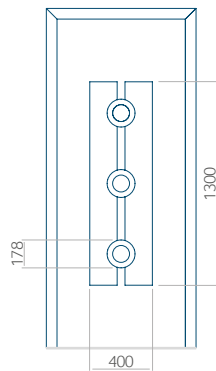

PVC: 900x2150

ALU: 1100x2450

WOOD: 840x2240

Panel 103

Without application

With application

Minimum panel size

PVC: 570x1650