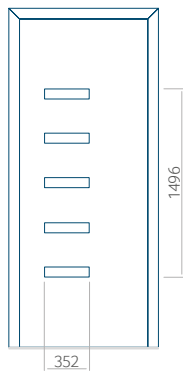

Without application