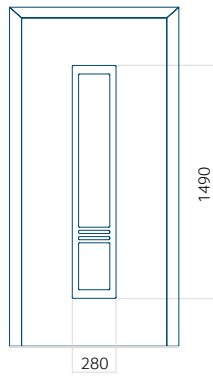

With application

Minimum panel size

PVC: 370x1650

ALU: 370x1650

WOOD: 370x1650

Maximum panel size

PVC: 900x2150

ALU: 1100x2450

WOOD: 840x2240