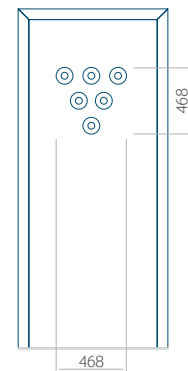

Panel 75

Without application

Minimum panel size	Maximum panel size
PVC: 300x1650	PVC: 900x2150
ALU: 300x1650	ALU: 1100x2450
WOOD: 300x1650	WOOD: 840x2240

Panel 76

Without application

With application

Minimum panel size	Maximum panel size
PVC: 570x1650	PVC: 900x2150
ALU: 570x1650	ALU: 1100x2450
WOOD: 570x1650	WOOD: 840x2240