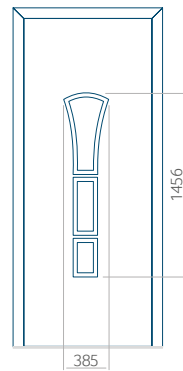

PrestiGo
Solutions

**Panel options
for External Doors**

Catalogue

Panel 01

Without application

With application

Minimum panel size

PVC: 370x1650

ALU: 370x1650

WOOD: 370x1650

Maximum panel size

PVC: 900x2150

ALU: 1100x2450

WOOD: 840x2240

Panel 02

Without application

With application

Minimum panel size

PVC: 570x1650

ALU: 570x1650

WOOD: 570x1650

Maximum panel size

PVC: 900x2150

ALU: 1100x2450