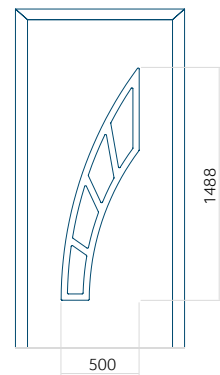

With application