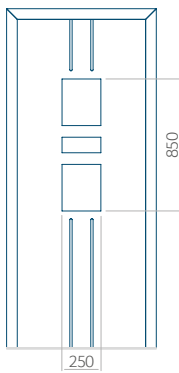

PVC: 900x2150

ALU: 1100x2450

WOOD: 840x2240

Panel 93

With application

Minimum panel size	Maximum panel size
PVC: 370x1650	PVC: 900x2150
ALU: 370x1650	ALU: 1100x2450
WOOD: 370x1650	WOOD: 840x2240

Panel 94

Without application