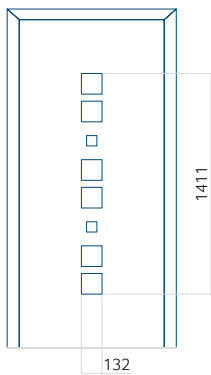

Without application