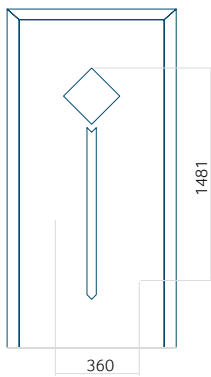

Without application