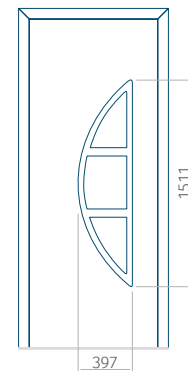

Minimum panel size	Maximum panel size
PVC: 370x1650	PVC: 900x2150
ALU: 370x1650	ALU: 1100x2450
WOOD: 370x1650	WOOD: 840x2240

Panel 55

Without application

Minimum panel size	Maximum panel size
PVC: 570x1650	PVC: 900x2150
ALU: 570x1650	ALU: 1100x2450
WOOD: 570x1650	WOOD: 840x2240

Panel 56

Without application

With application

Minimum panel size	Maximum panel size
PVC: 600x1650	PVC: 900x2150
ALU: 600x1650	ALU: 1100x2450
WOOD: 600x1650	WOOD: 840x2240

Panel 57

Without application

With application