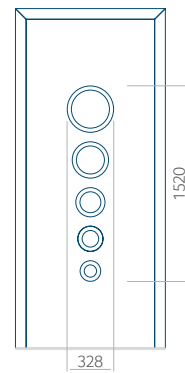

PVC: 900x2150

ALU: 1100x2450

WOOD: 840x2240

Panel 78

Without application

With application

Minimum panel size

PVC: 570x1650