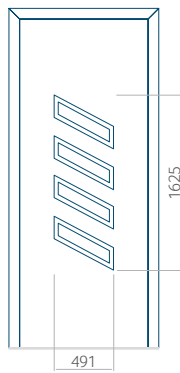

ALU: 1100x2450

WOOD: 840x2240

Panel 43

Without application

With application

Minimum panel size

PVC: 580x1750

ALU: 580x1750

WOOD: 580x1750

Maximum panel size

PVC: 900x2150

ALU: 1100x2450

WOOD: 840x2240

Panel 44

Without application

With application