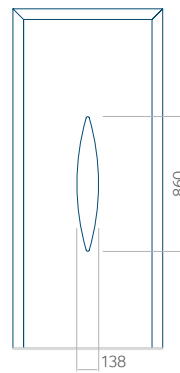

Maximum panel size

PVC: 900x2150

ALU: 1100x2450

WOOD: 840x2240

Panel 98

Without application

With application

Minimum panel size