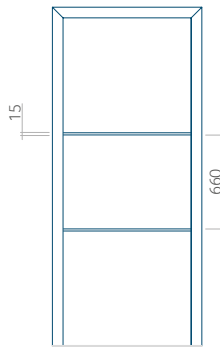

With application

Minimum panel size

PVC: 300x1650

ALU: 300x1650

WOOD: 300x1650

Maximum panel size

PVC: 900x2150

ALU: 1100x2450

WOOD: 840x2240