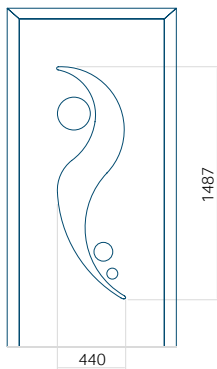

PVC: 590x1650

ALU: 590x1650

WOOD: 590x1650

Maximum panel size

PVC: 900x2150

ALU: 1100x2450

WOOD: 840x2240

Panel 05

WOOD: 370x1650

Maximum panel size

PVC: 900x2150

ALU: 1100x2450

WOOD: 840x2240

Panel 07

Without application

With application

PVC: 900x2150

ALU: 1100x2450

WOOD: 840x2240

Panel 09

Without application

Minimum panel size	Maximum panel size
PVC: 570x1650	PVC: 900x2150
ALU: 570x1650	ALU: 1100x2450
WOOD: 570x1650	WOOD: 840x2240

Panel 10

Without application

With application

Minimum panel size	Maximum panel size
PVC: 570x1650	PVC: 900x2150
ALU: 570x1650	ALU: 1100x2450
WOOD: 570x1650	WOOD: 840x2240

Panel 11

Without application

Minimum panel size	Maximum panel size
PVC: 570x1650	PVC: 900x2150
ALU: 570x1650	ALU: 1100x2450
WOOD: 570x1650	WOOD: 840x2240