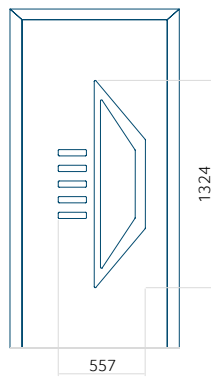

Panel 124

Without application

With application

Minimum panel size	Maximum panel size
PVC: 600x1650	PVC: 900x2150
ALU: 600x1650	ALU: 1100x2450
WOOD: 600x1650	WOOD: 840x2240

Panel 125

Without application

With application