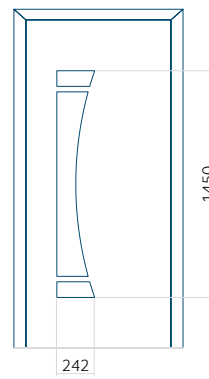

Without application