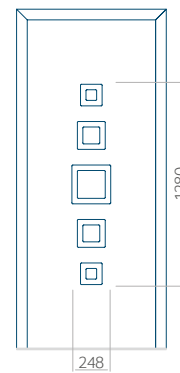

Maximum panel size

PVC: 900x2150

ALU: 1100x2450

WOOD: 840x2240

Panel 106

Without application

With application

Minimum panel size