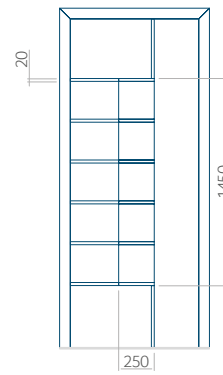

Panel **63**

With application

Minimum panel size	Maximum panel size
PVC: 500x1650	PVC: 900x2150
ALU: 500x1650	ALU: 1100x2450
WOOD: 500x1650	WOOD: 840x2240

Panel **64**

With application

Minimum panel size	Maximum panel size
PVC: 500x1650	PVC: 900x2150
ALU: 500x1650	ALU: 1100x2450
WOOD: 500x1650	WOOD: 840x2240

Panel **65**

With application

Minimum panel size	Maximum panel size
PVC: 600x1650	PVC: 900x2150
ALU: 600x1650	ALU: 1100x2450
WOOD: 600x1650	WOOD: 840x2240

Panel **66**

With application

Minimum panel size	Maximum panel size
PVC: 370x1650	PVC: 900x2150
ALU: 370x1650	ALU: 1100x2450
WOOD: 370x1650	WOOD: 840x2240