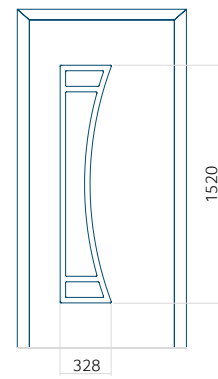

With application

Minimum panel size	Maximum panel size
PVC: 600x1650	PVC: 900x2150
ALU: 600x1650	ALU: 1100x2300
WOOD: 600x1650	WOOD: 840x2240