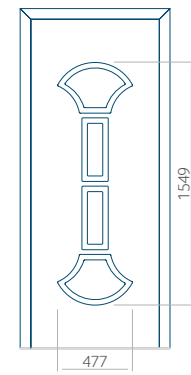

WOOD: 840x2240

Panel 80

Without application

With application

Minimum panel size

PVC: 570x1650

ALU: 570x1650

WOOD: 570x1650