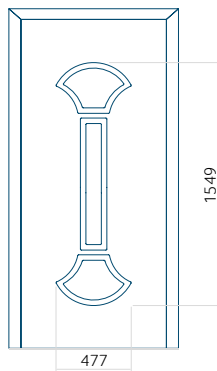

Maximum panel size

PVC: 900x2150

ALU: 1100x2450

WOOD: 840x2240

Panel 81

Without application

With application

Minimum panel size