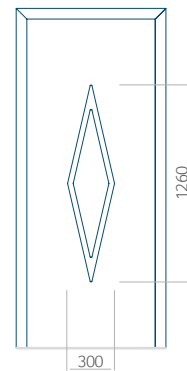

With application