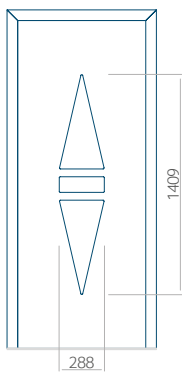

Without application