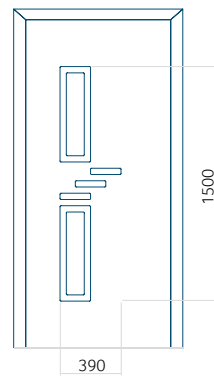

Minimum panel size	Maximum panel size
PVC: 650x1650	PVC: 900x2150
ALU: 650x1650	ALU: 1100x2450
WOOD: 650x1650	WOOD: 840x2240

Panel 126

Without application

With application

Minimum panel size	Maximum panel size
PVC: 600x1650	PVC: 900x2150
ALU: 600x1650	ALU: 1100x2450
WOOD: 600x1650	WOOD: 840x2240