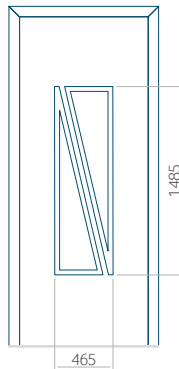

Panel 33

Without application

With application

Minimum panel size	Maximum panel size
PVC: 570x1650	PVC: 900x2150
ALU: 570x1650	ALU: 1100x2450
WOOD: 570x1650	WOOD: 840x2240

Panel 34

Without application

With application

Minimum panel size	Maximum panel size
PVC: 570x1650	PVC: 900x2150
ALU: 570x1650	ALU: 1100x2450
WOOD: 570x1650	WOOD: 840x2240

Panel 35

Without application

With application

Minimum panel size

PVC: 570x1650

ALU: 570x1650

WOOD: 570x1650

Maximum panel size

PVC: 900x2150

ALU: 1100x2450

WOOD: 840x2240

Panel 36

Without application

With application