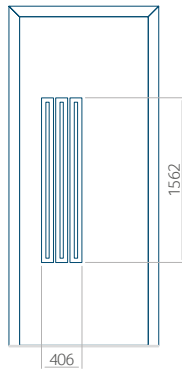

With application

Minimum panel size

PVC: 600x1650

ALU: 600x1650

WOOD: 600x1650

Maximum panel size

PVC: 900x2150

ALU: 1100x2450

WOOD: 840x2240