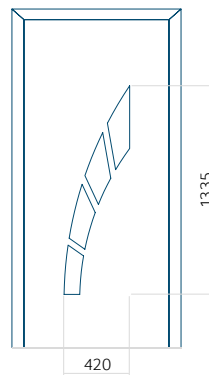

Without application