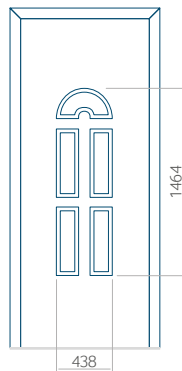

WOOD: 660x1650

Maximum panel size

PVC: 900x2150

ALU: 1100x2450

WOOD: 840x2240

Panel 21

Without application

With application

Minimum panel size

PVC: 570x1650

ALU: 570x1650

WOOD: 570x1650

Maximum panel size

PVC: 900x2150

ALU: 1100x2450

WOOD: 840x2240