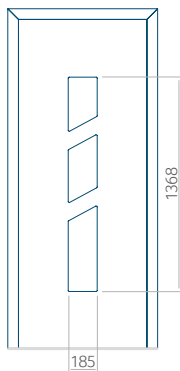

Maximum panel size

PVC: 900x2150

ALU: 1100x2450

WOOD: 840x2240

Panel 89

Without application

With application

Minimum panel size	Maximum panel size
PVC: 370x1650	PVC: 900x2150
ALU: 370x1650	ALU: 1100x2450
WOOD: 370x1650	WOOD: 840x2240