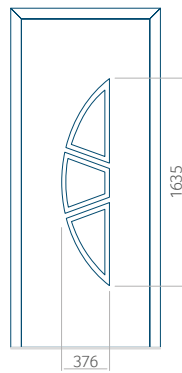

Maximum panel size

PVC: 900x2150

ALU: 1100x2450

WOOD: 840x2240

Panel 18

Without application

With application

Minimum panel size

PVC: 570x1650

ALU: 570x1650

WOOD: 570x1650

Maximum panel size

PVC: 900x2150

ALU: 1100x2450

WOOD: 840x2240

Panel 19

Without application

With application

Minimum panel size

PVC: 570x1750

ALU: 570x1750

WOOD: 570x1750

Maximum panel size

PVC: 900x2150