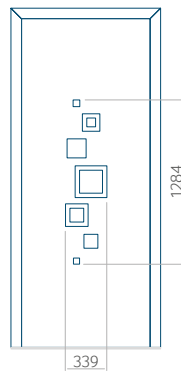

Panel 30

Without application

Minimum panel size

PVC: 420x1650

ALU: 420x1650

WOOD: 420x1650

Maximum panel size

PVC: 900x2150

ALU: 1100x2450

WOOD: 840x2240

Panel 31

Without application

With application

Minimum panel size

PVC: 570x1650

ALU: 570x1650

WOOD: 570x1650

Maximum panel size

PVC: 900x2150

ALU: 1100x2450

WOOD: 840x2240

Panel 32

Without application

With application