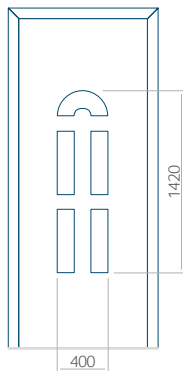

WOOD: 660x1650

Maximum panel size

PVC: 900x2150

ALU: 1100x2450

WOOD: 840x2240

Panel 21

Without application

With application

Minimum panel size

PVC: 570x1650

ALU: 570x1650

WOOD: 570x1650

Maximum panel size

PVC: 900x2150

ALU: 1100x2450

WOOD: 840x2240