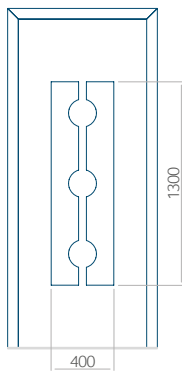

PVC: 900x2150

ALU: 1100x2450

WOOD: 840x2240

Panel 103

Without application

With application

Minimum panel size

PVC: 570x1650