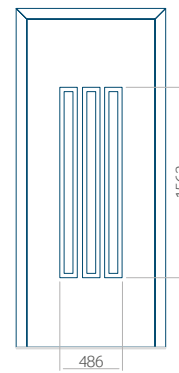

PVC: 900x2150

ALU: 1100x2450

WOOD: 840x2240

Panel 23

Without application

With application

Minimum panel size

PVC: 570x1650

ALU: 570x1650

WOOD: 570x1650

Maximum panel size

PVC: 900x2150

ALU: 1100x2450

WOOD: 840x2240

Panel 24

Without application

With application

Minimum panel size

PVC: 590x1650

ALU: 590x1650

WOOD: 590x1650

Maximum panel size

PVC: 900x2150

ALU: 1100x2450