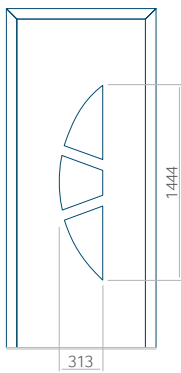

ALU: 570x1650

WOOD: 570x1650

Maximum panel size

PVC: 900x2150

ALU: 1100x2450

WOOD: 840x2240

Panel 16

Without application

Maximum panel size

PVC: 900x2150

ALU: 1100x2450

WOOD: 840x2240

Panel 18

Without application

With application

Minimum panel size

PVC: 570x1650

ALU: 570x1650

WOOD: 570x1650

Maximum panel size

PVC: 900x2150

ALU: 1100x2450

WOOD: 840x2240

Panel 19

Without application

With application

Minimum panel size

PVC: 570x1750

ALU: 570x1750

WOOD: 570x1750

Maximum panel size

PVC: 900x2150