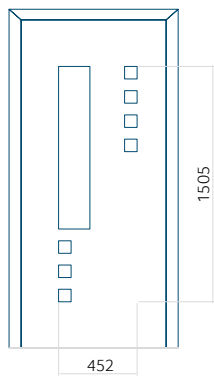

Without application