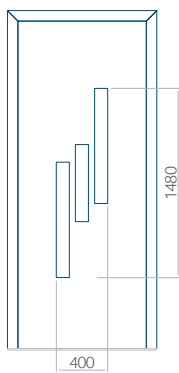

Panel 14

Without application

With application

Minimum panel size

PVC: 570x1650

ALU: 570x1650

WOOD: 570x1650

Maximum panel size

PVC: 900x2150

ALU: 1100x2450

WOOD: 840x2240

Panel 15

Without application

With application

Minimum panel size

PVC: 570x1650

ALU: 570x1650

WOOD: 570x1650

Maximum panel size

PVC: 900x2150

ALU: 1100x2450

WOOD: 840x2240

Panel 16

Without application