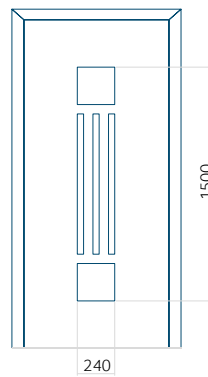

Panel 131

Without application

With application

Minimum panel size	Maximum panel size
PVC: 570x1650	PVC: 900x2150
ALU: 570x1650	ALU: 1100x2450
WOOD: 570x1650	WOOD: 840x2240

Panel 132

Without application

With application