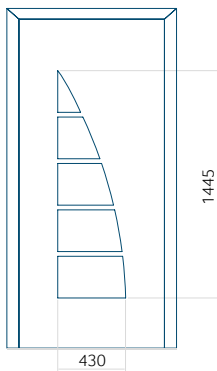

Minimum panel size

PVC: 620x1650

ALU: 620x1650

WOOD: 620x1650

Maximum panel size

PVC: 900x2150

ALU: 1100x2450

WOOD: 840x2240

Panel 53

Without application

With application

Minimum panel size	Maximum panel size
PVC: 640x1650	PVC: 900x2150
ALU: 640x1650	ALU: 1100x2450
WOOD: 640x1650	WOOD: 840x2240

Panel 54

Without application

With application

Minimum panel size	Maximum panel size
PVC: 370x1650	PVC: 900x2150
ALU: 370x1650	ALU: 1100x2450
WOOD: 370x1650	WOOD: 840x2240

Panel 55

Without application

Minimum panel size	Maximum panel size
PVC: 570x1650	PVC: 900x2150
ALU: 570x1650	ALU: 1100x2450
WOOD: 570x1650	WOOD: 840x2240