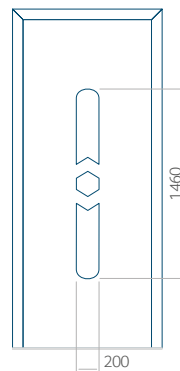

Maximum panel size

PVC: 900x2150

ALU: 1100x2450

WOOD: 840x2240

Panel 04

Without application

With application

Minimum panel size

PVC: 590x1650

ALU: 590x1650

WOOD: 590x1650

Maximum panel size

PVC: 900x2150

ALU: 1100x2450

WOOD: 840x2240

Panel 05

Without application

With application

Minimum panel size

PVC: 590x1650

ALU: 590x1650

WOOD: 590x1650

Maximum panel size

PVC: 900x2150

ALU: 1100x2450

WOOD: 840x2240

Panel 06

Without application

With application

Minimum panel size

PVC: 370x1650

ALU: 370x1650