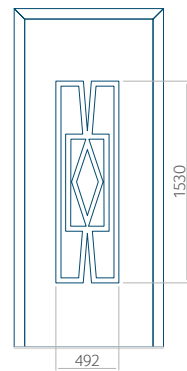

ALU: 370x1650

WOOD: 370x1650

Maximum panel size

PVC: 900x2150

ALU: 1100x2450

WOOD: 840x2240

Panel 02

Without application

WOOD: 840x2240

Panel 03

Without application

With application

Minimum panel size

PVC: 570x1750

ALU: 570x1750

WOOD: 570x1750

Maximum panel size

PVC: 900x2150

ALU: 1100x2450

WOOD: 840x2240

Panel 04

Without application

With application

Minimum panel size

PVC: 590x1650

ALU: 590x1650

WOOD: 590x1650

Maximum panel size

PVC: 900x2150

ALU: 1100x2450

WOOD: 840x2240

Panel 05