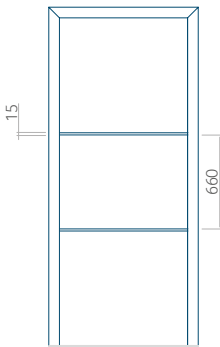

Without application