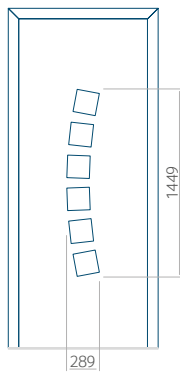

Maximum panel size

PVC: 900x2150

ALU: 1100x2450

WOOD: 840x2240

Panel 41

Without application

With application

Minimum panel size