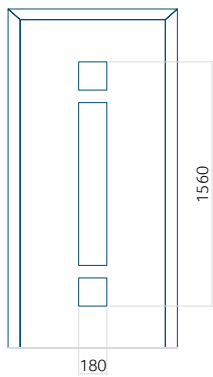

Without application