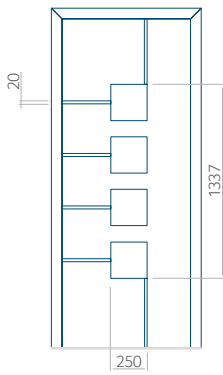

PVC: 400x1650

ALU: 400x1650

WOOD: 400x1650

Maximum panel size

PVC: 900x2150

ALU: 1100x2450

WOOD: 840x2240

Panel **61**

With application

Minimum panel size	Maximum panel size
PVC: 570x1750	PVC: 900x2150
ALU: 570x1750	ALU: 1100x2450
WOOD: 570x1750	WOOD: 840x2240

Panel **62**

Without application

Minimum panel size	Maximum panel size
PVC: 570x1650	PVC: 900x2150
ALU: 570x1650	ALU: 1100x2450
-	-

Panel **63**

With application

Minimum panel size	Maximum panel size
PVC: 500x1650	PVC: 900x2150
ALU: 500x1650	ALU: 1100x2450
WOOD: 500x1650	WOOD: 840x2240

Panel **64**

With application

Minimum panel size	Maximum panel size
PVC: 500x1650	PVC: 900x2150
ALU: 500x1650	ALU: 1100x2450
WOOD: 500x1650	WOOD: 840x2240