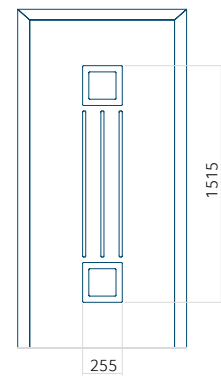

Panel 131

Without application

With application

Minimum panel size	Maximum panel size
PVC: 570x1650	PVC: 900x2150
ALU: 570x1650	ALU: 1100x2450
WOOD: 570x1650	WOOD: 840x2240

Panel 132

Without application

With application