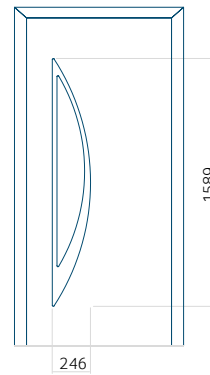

With application

Minimum panel size	Maximum panel size
PVC: 570x1650	PVC: 900x2150
ALU: 570x1650	ALU: 1100x2450
WOOD: 570x1650	WOOD: 840x2240

Panel 120

With application

Minimum panel size	Maximum panel size
PVC: 570x1650	PVC: 900x2150
ALU: 570x1650	ALU: 1100x2450
WOOD: 570x1650	WOOD: 840x2240