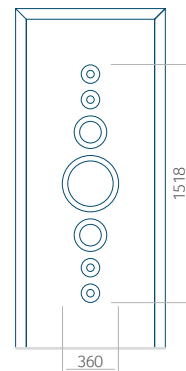

ALU: 1100x2450

-

Panel 100

Without application

With application

Minimum panel size

PVC: 570x1650

ALU: 570x1650