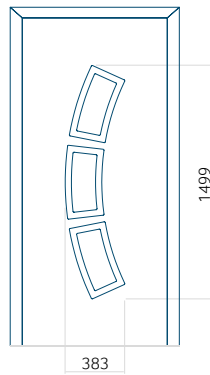

With application

Minimum panel size	Maximum panel size
PVC: 570x1650	PVC: 900x2150
ALU: 570x1650	ALU: 1100x2450
WOOD: 570x1650	WOOD: 840x2240