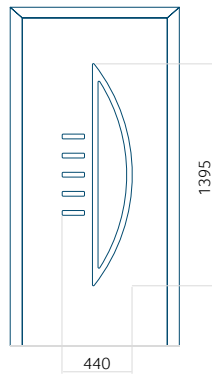

Panel 138

Without application

With application

Minimum panel size	Maximum panel size
PVC: 600x1650	PVC: 900x2150
ALU: 600x1650	ALU: 1100x2300
WOOD: 600x1650	WOOD: 840x2240

Panel 139

Without application

With application