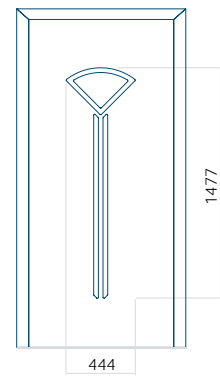

WOOD: 370x1650

Maximum panel size

PVC: 900x2150

ALU: 1100x2450

WOOD: 840x2240

Panel 116

Without application

With application