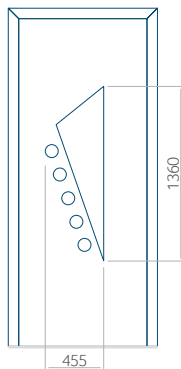

Without application