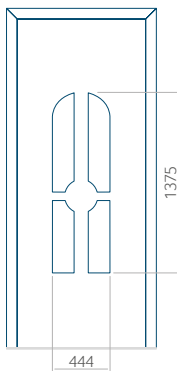

Maximum panel size

PVC: 900x2150

ALU: 1100x2450

WOOD: 840x2240

Panel 26

Without application

With application

Minimum panel size

PVC: 370x1650

ALU: 370x1650

WOOD: 370x1650

Maximum panel size

PVC: 900x2150

ALU: 1100x2450

WOOD: 840x2240

Panel 27

Without application

With application

Minimum panel size

PVC: 600x1650

ALU: 600x1650

WOOD: 600x1650

Maximum panel size

PVC: 900x2150