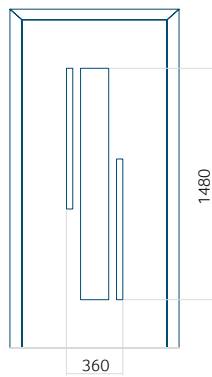

With application

Minimum panel size	Maximum panel size
PVC: 370x1650	PVC: 900x2150
ALU: 370x1650	ALU: 1100x2450
WOOD: 370x1650	WOOD: 840x2240

Panel 130

Without application

With application

Minimum panel size	Maximum panel size
PVC: 570x1650	PVC: 900x2150
ALU: 570x1650	ALU: 1100x2450
WOOD: 570x1650	WOOD: 840x2240