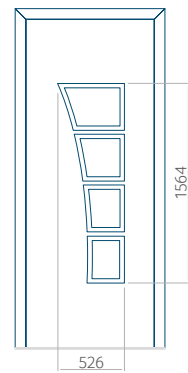

WOOD: 570x1650

Maximum panel size

PVC: 900x2150

ALU: 1100x2450

WOOD: 840x2240

Panel 52

Without application

With application

Minimum panel size

PVC: 620x1650

ALU: 620x1650

WOOD: 620x1650

Maximum panel size

PVC: 900x2150

ALU: 1100x2450

WOOD: 840x2240