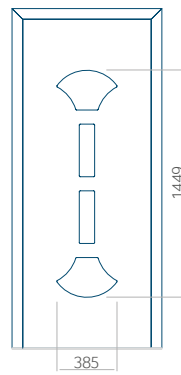

Without application