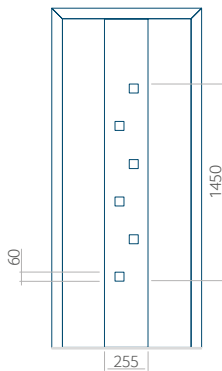

With application

Minimum panel size	Maximum panel size
PVC: 370x1650	PVC: 900x2150
ALU: 370x1650	ALU: 1100x2450
WOOD: 370x1650	WOOD: 840x2240