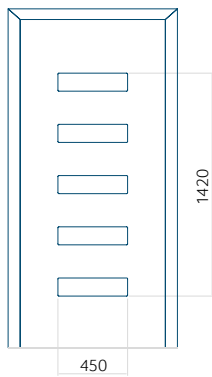

Without application