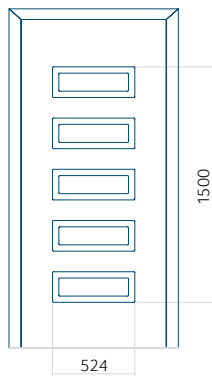

Panel 112

Without application

Minimum panel size	Maximum panel size
PVC: 300x1650	PVC: 900x2150
ALU: 300x1650	ALU: 1100x2450
WOOD: 300x1650	WOOD: 840x2240

Panel 113

Without application

With application

Minimum panel size