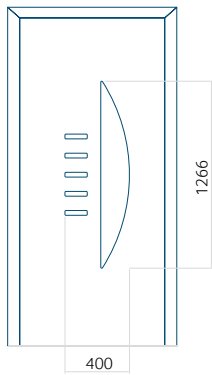

Panel 138

Without application

With application

Minimum panel size	Maximum panel size
PVC: 600x1650	PVC: 900x2150
ALU: 600x1650	ALU: 1100x2300
WOOD: 600x1650	WOOD: 840x2240

Panel 139

Without application

With application