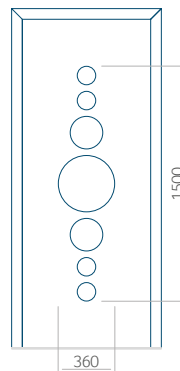

Without application