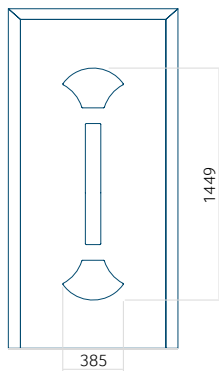

Maximum panel size

PVC: 900x2150

ALU: 1100x2450

WOOD: 840x2240

Panel 81

Without application

With application

Minimum panel size