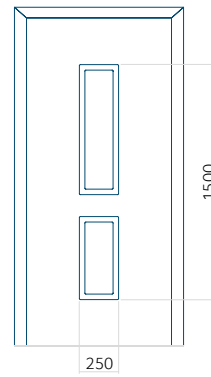

Without application

With application

Minimum panel size	Maximum panel size
PVC: 600x1650	PVC: 900x2150
ALU: 600x1650	ALU: 1100x2450
WOOD: 600x1650	WOOD: 840x2240

Panel 136

Without application

With application