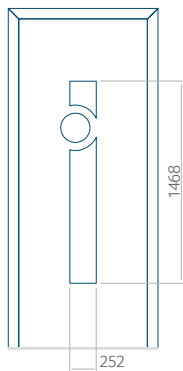

WOOD: 570x1650

Maximum panel size

PVC: 900x2150

ALU: 1100x2450

WOOD: 840x2240

Panel 32

Without application

With application

Minimum panel size

PVC: 570x1650

ALU: 570x1650

WOOD: 570x1650

Maximum panel size

PVC: 900x2150

ALU: 1100x2450

WOOD: 840x2240

Panel 33

Without application

With application

Minimum panel size	Maximum panel size
PVC: 570x1650	PVC: 900x2150
ALU: 570x1650	ALU: 1100x2450
WOOD: 570x1650	WOOD: 840x2240

Panel 34

Without application

With application