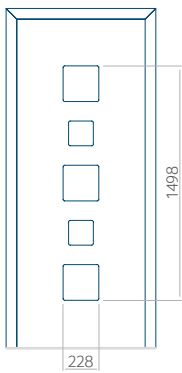

With application

Minimum panel size	Maximum panel size
PVC: 370x1650	PVC: 900x2150
ALU: 370x1650	ALU: 1100x2450
WOOD: 370x1650	WOOD: 840x2240

Panel 95

Without application

With application

Minimum panel size