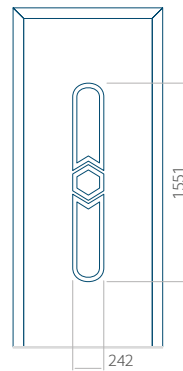

PVC: 590x1650

ALU: 590x1650

WOOD: 590x1650

Maximum panel size

PVC: 900x2150

ALU: 1100x2450

WOOD: 840x2240

Panel 05

Without application

With application

Minimum panel size

PVC: 590x1650

ALU: 590x1650

WOOD: 590x1650

Maximum panel size

PVC: 900x2150

ALU: 1100x2450

WOOD: 840x2240

Panel 06

Without application

With application

Minimum panel size

PVC: 370x1650

ALU: 370x1650

WOOD: 370x1650

Maximum panel size

PVC: 900x2150

ALU: 1100x2450

WOOD: 840x2240

Panel 07

Without application

With application