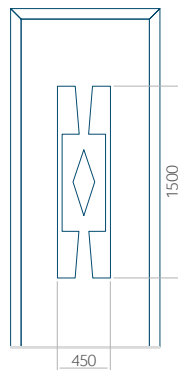

WOOD: 840x2240

Panel 03

Without application

With application

Minimum panel size

PVC: 570x1750

ALU: 570x1750

WOOD: 570x1750

Maximum panel size

PVC: 900x2150

ALU: 1100x2450

WOOD: 840x2240

Panel 04

Without application

With application

Minimum panel size

PVC: 590x1650

ALU: 590x1650

WOOD: 590x1650

Maximum panel size

PVC: 900x2150

ALU: 1100x2450

WOOD: 840x2240

Panel 05