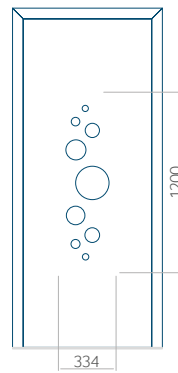

ALU: 1100x2450

WOOD: 840x2240

Panel 31

Without application

With application

Minimum panel size

PVC: 570x1650

ALU: 570x1650

WOOD: 570x1650

Maximum panel size

PVC: 900x2150

ALU: 1100x2450

WOOD: 840x2240

Panel 32

Without application

With application

Minimum panel size

PVC: 570x1650

ALU: 570x1650

WOOD: 570x1650

Maximum panel size

PVC: 900x2150

ALU: 1100x2450

WOOD: 840x2240