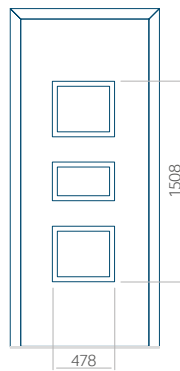

PVC: 590x1650

ALU: 590x1650

WOOD: 590x1650

Maximum panel size

PVC: 900x2150

ALU: 1100x2450

WOOD: 840x2240

Panel 05

ALU: 1100x2450

WOOD: 840x2240

Panel 06

Without application

With application

Minimum panel size

PVC: 370x1650

ALU: 370x1650

WOOD: 370x1650

Maximum panel size

PVC: 900x2150

ALU: 1100x2450

WOOD: 840x2240

Panel 07

Without application

With application

Minimum panel size

PVC: 570x1650

ALU: 570x1650

WOOD: 570x1650

Maximum panel size

PVC: 900x2150

ALU: 1100x2450

WOOD: 840x2240