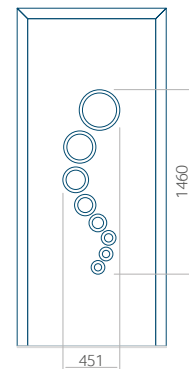

PVC: 900x2150

ALU: 1100x2450

WOOD: 840x2240

Panel 09

Without application

Minimum panel size	Maximum panel size
PVC: 570x1650	PVC: 900x2150
ALU: 570x1650	ALU: 1100x2450
WOOD: 570x1650	WOOD: 840x2240

Panel 10

Without application

With application

Minimum panel size	Maximum panel size
PVC: 570x1650	PVC: 900x2150
ALU: 570x1650	ALU: 1100x2450
WOOD: 570x1650	WOOD: 840x2240

Panel 11

Without application

Minimum panel size	Maximum panel size
PVC: 570x1650	PVC: 900x2150
ALU: 570x1650	ALU: 1100x2450
WOOD: 570x1650	WOOD: 840x2240

Panel 12

Without application

With application

Minimum panel size	Maximum panel size
PVC: 570x1650	PVC: 900x2150
ALU: 570x1650	ALU: 1100x2450
WOOD: 570x1650	WOOD: 840x2240

Panel 13

Without application

With application